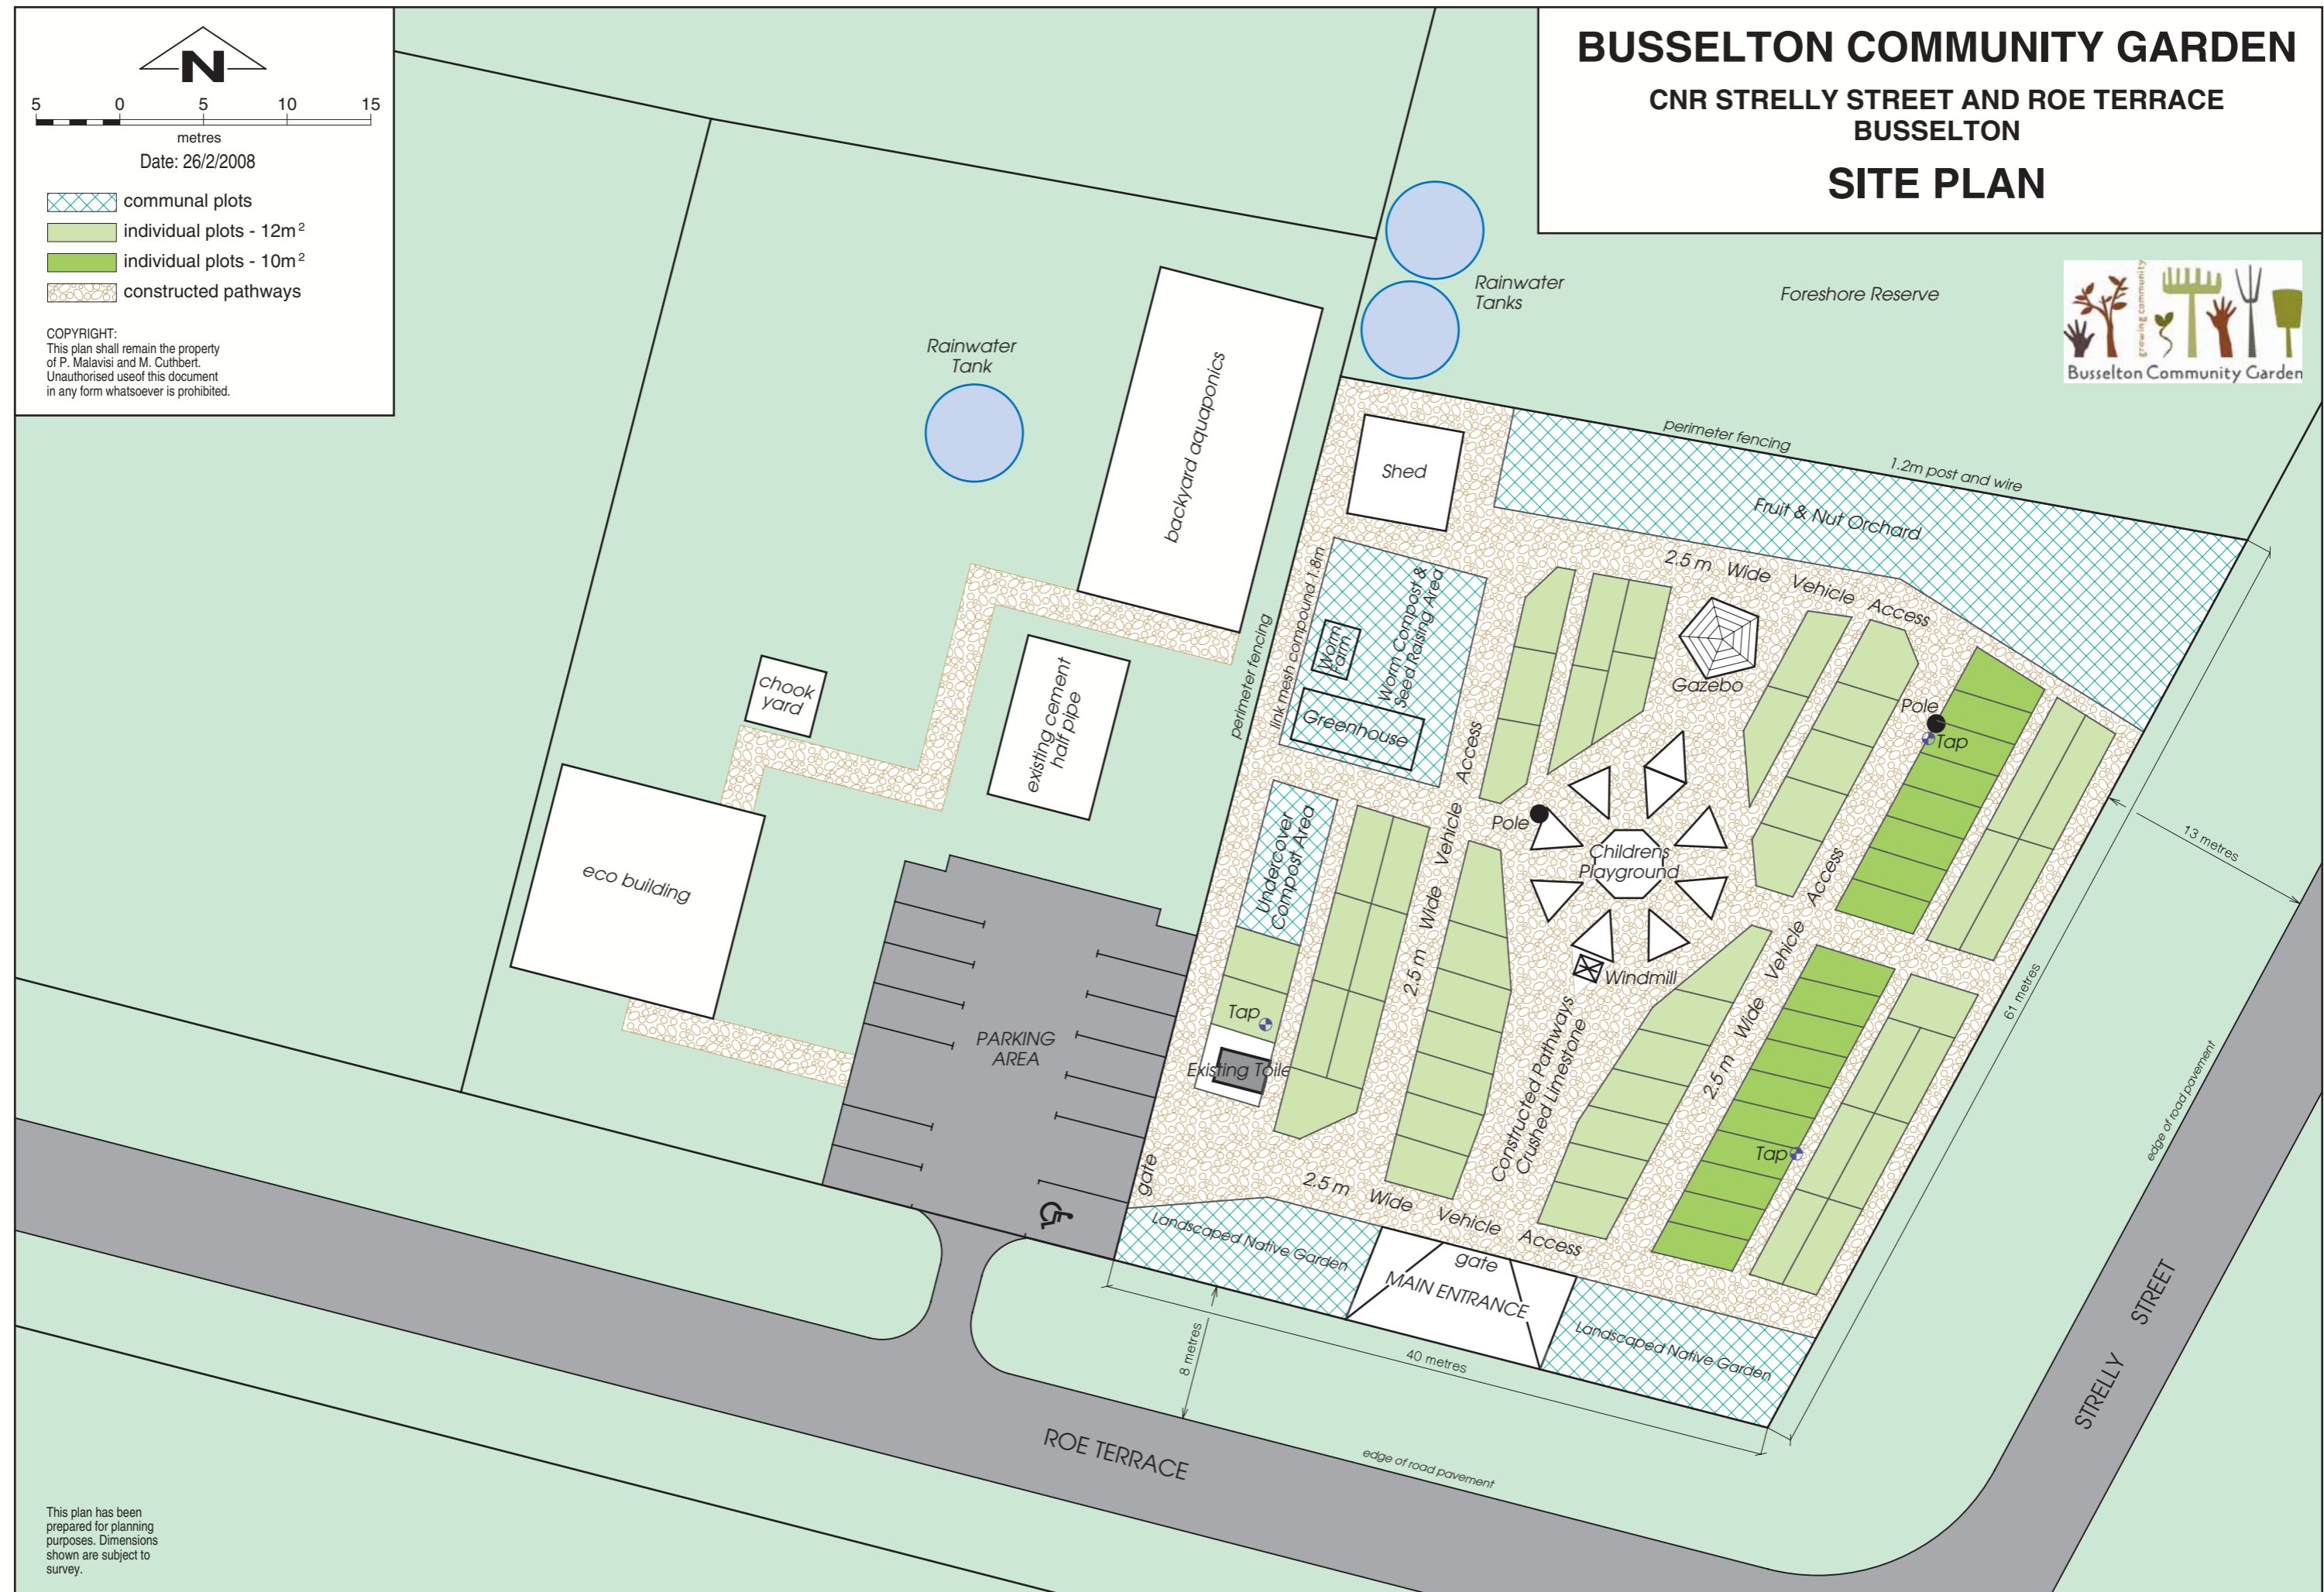

BUSSELTON COMMUNITY GARDEN

CNR STRELLY STREET AND ROE TERRACE
BUSSELTON

SITE PLAN

Date: 26/2/2008

- communal plots
- individual plots - 12m²
- individual plots - 10m²
- constructed pathways

COPYRIGHT:
This plan shall remain the property of P. Malavisi and M. Cuthbert. Unauthorised use of this document in any form whatsoever is prohibited.

This plan has been prepared for planning purposes. Dimensions shown are subject to survey.